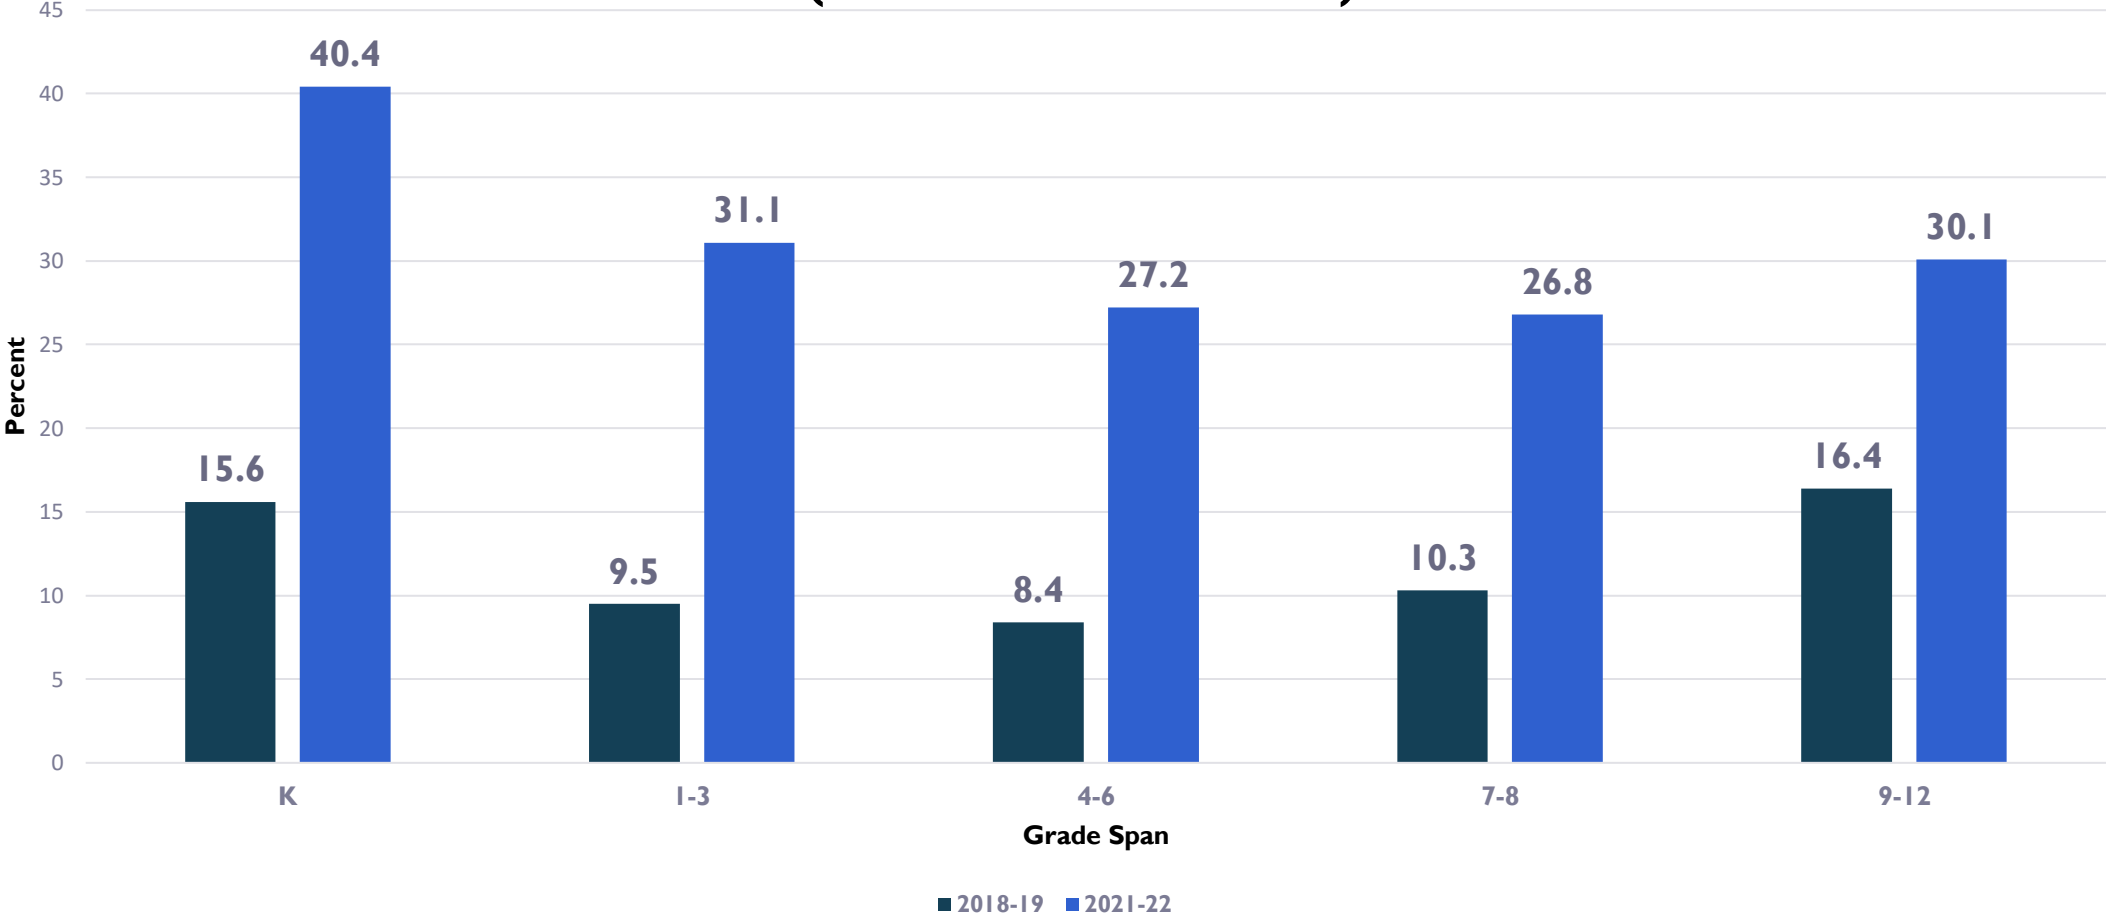

Chronic Absence By Grade in Ohio SY 18-19 to SY 21-22

Chronic Absence in California (SY 18-19 vs SY 21-22)

Source: California Department of Education, Dataquest

Chronic Absence By Grade In Connecticut SY 21-22 vs June 23