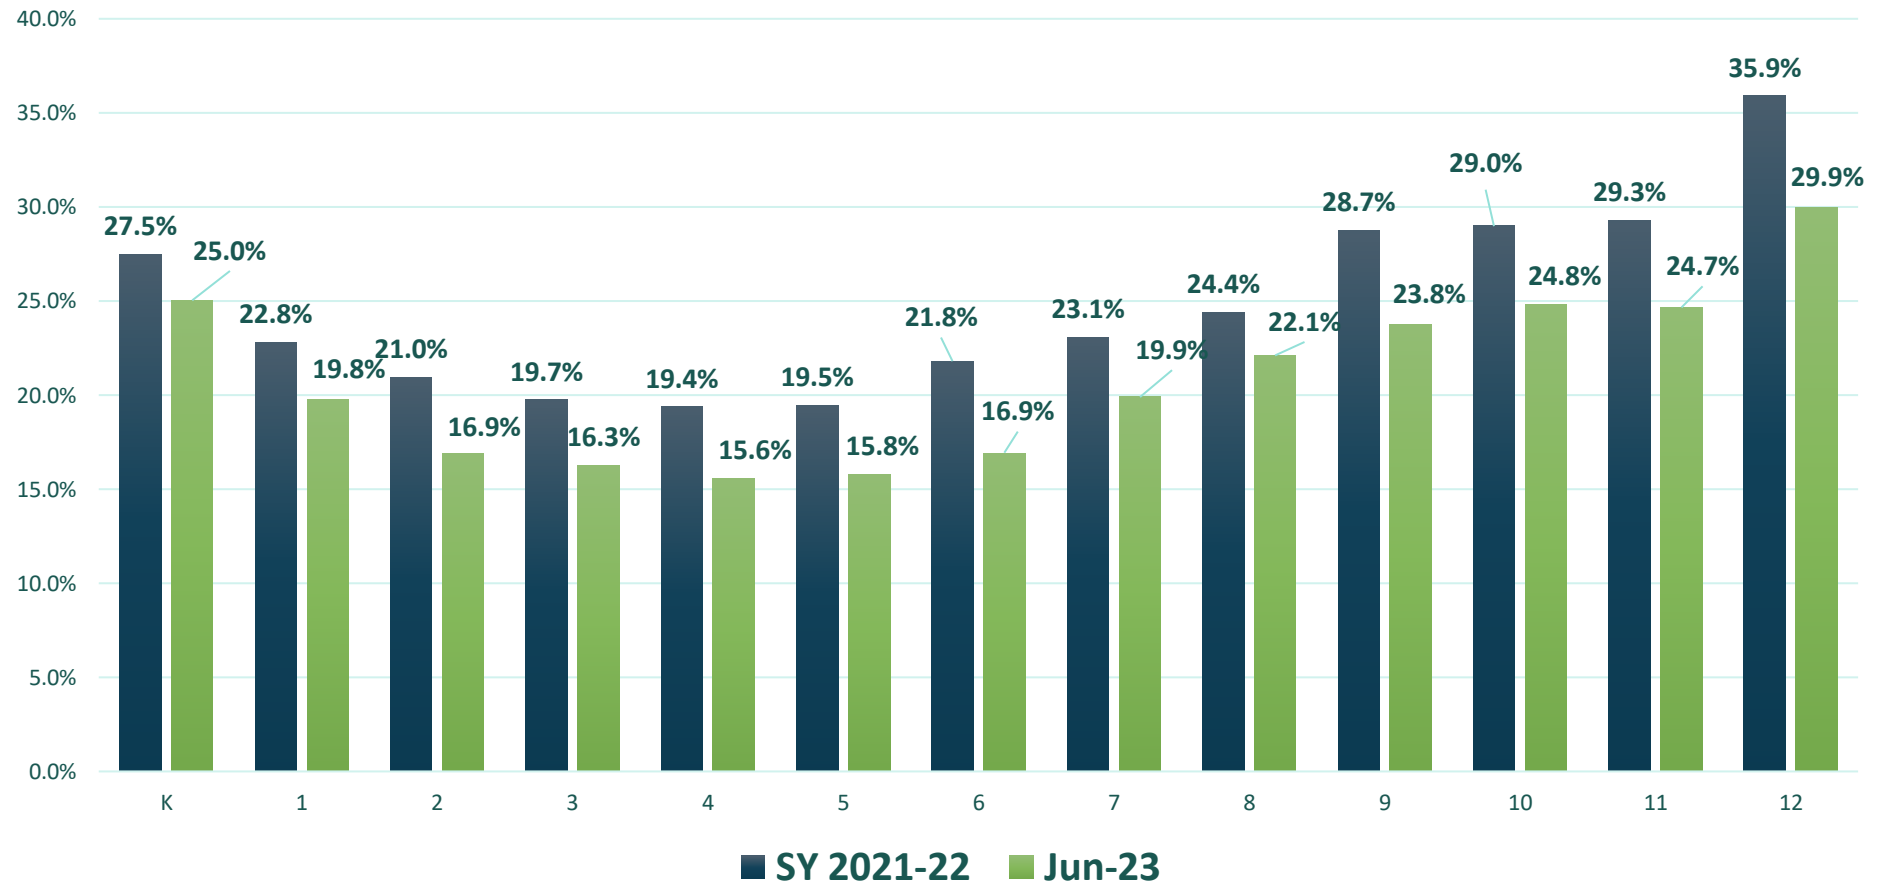

Chronic Absence By Grade in Ohio SY 18-19 to SY 21-22

Chronic Absence in California (SY 18-19 vs SY 21-22)

Source: California Department of Education, Dataquest

Chronic Absence By Grade In Connecticut SY 21-22 vs June 23