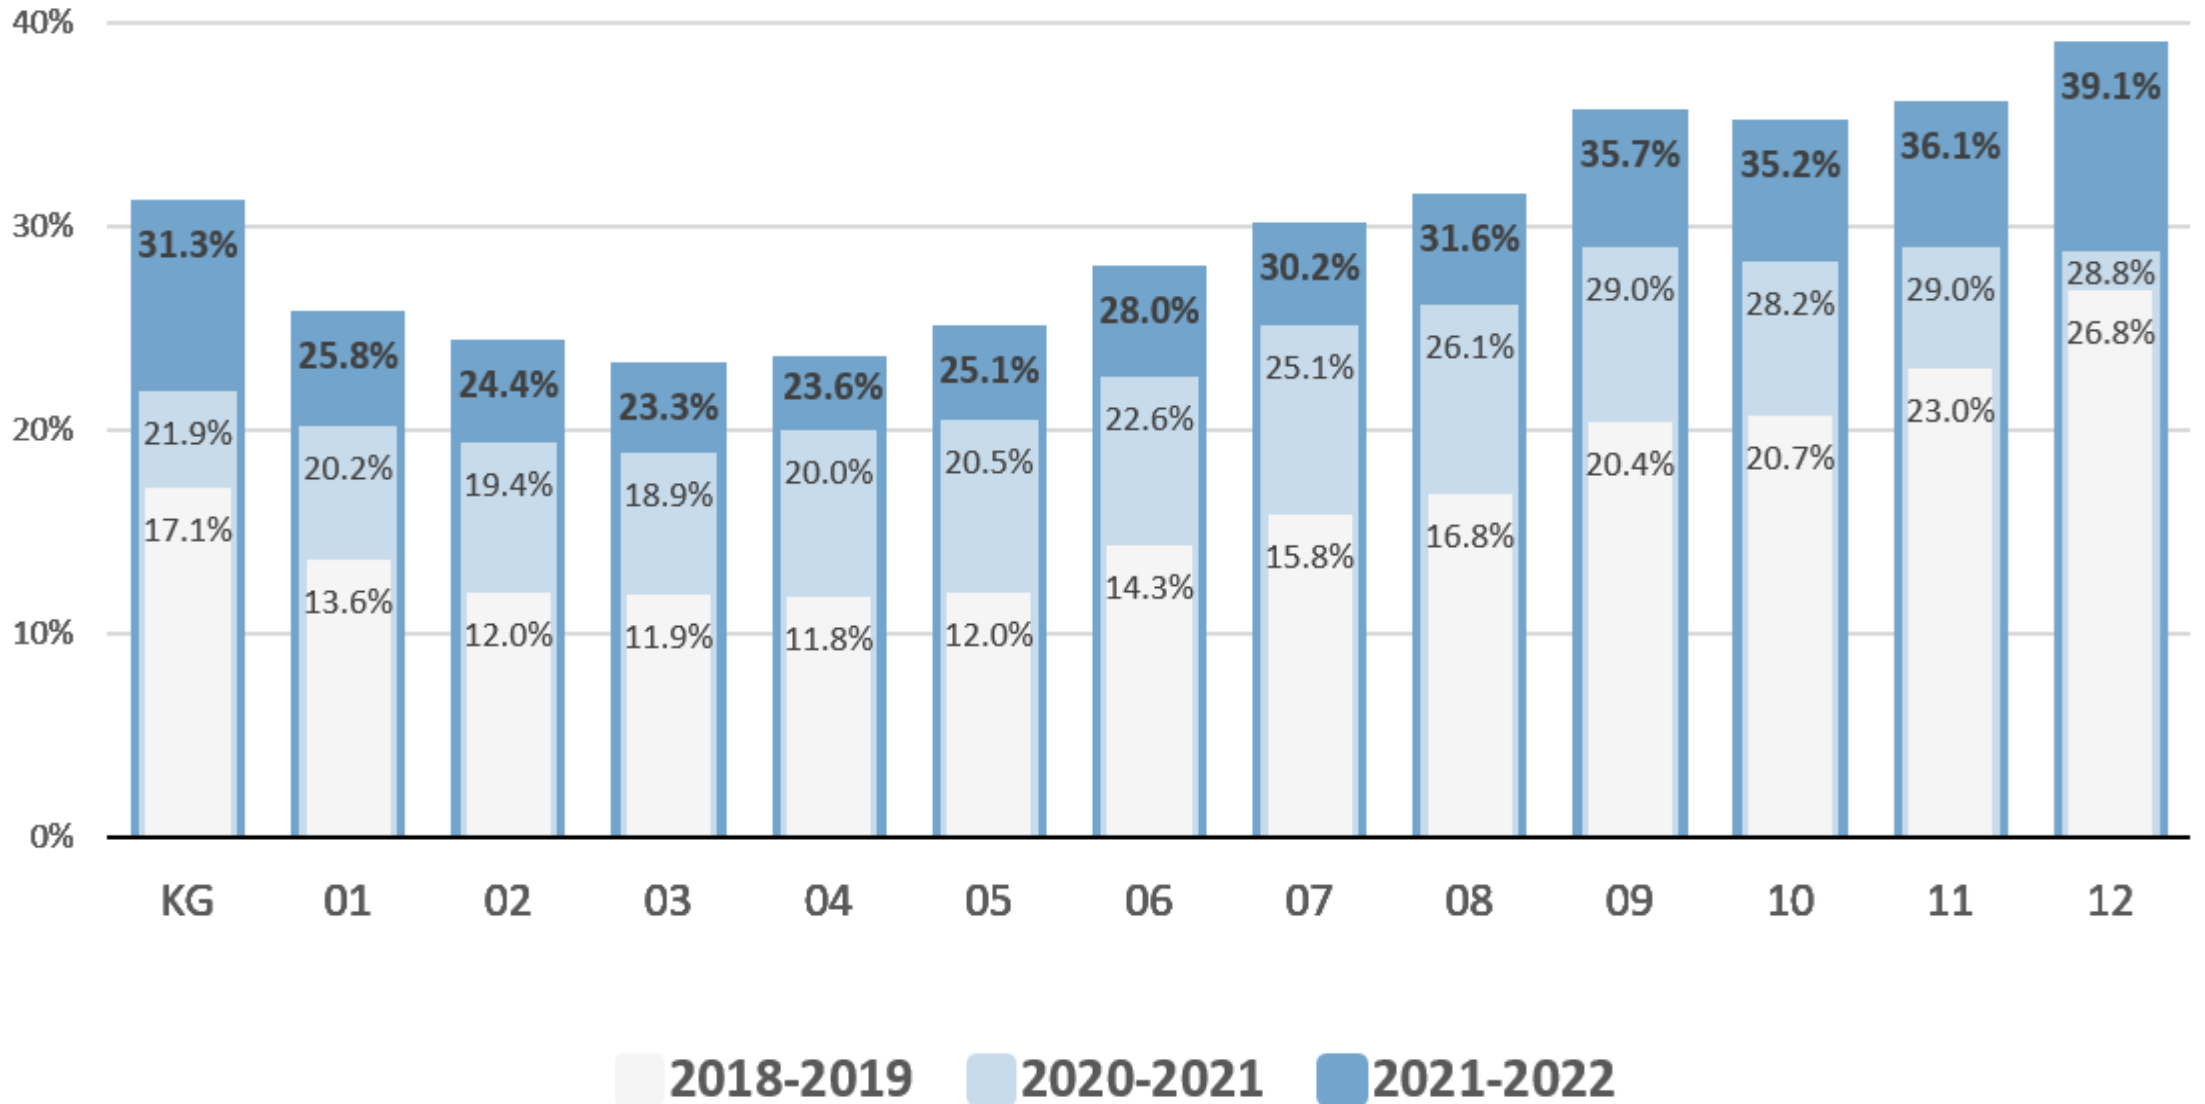

Chronic Absence By Grade in Ohio SY 18-19 to SY 21-22

Chronic Absence in California (SY 18-19 vs SY 21-22)

Source: California Department of Education, Dataquest

Chronic Absence By Grade In Connecticut SY 21-22 vs June 23